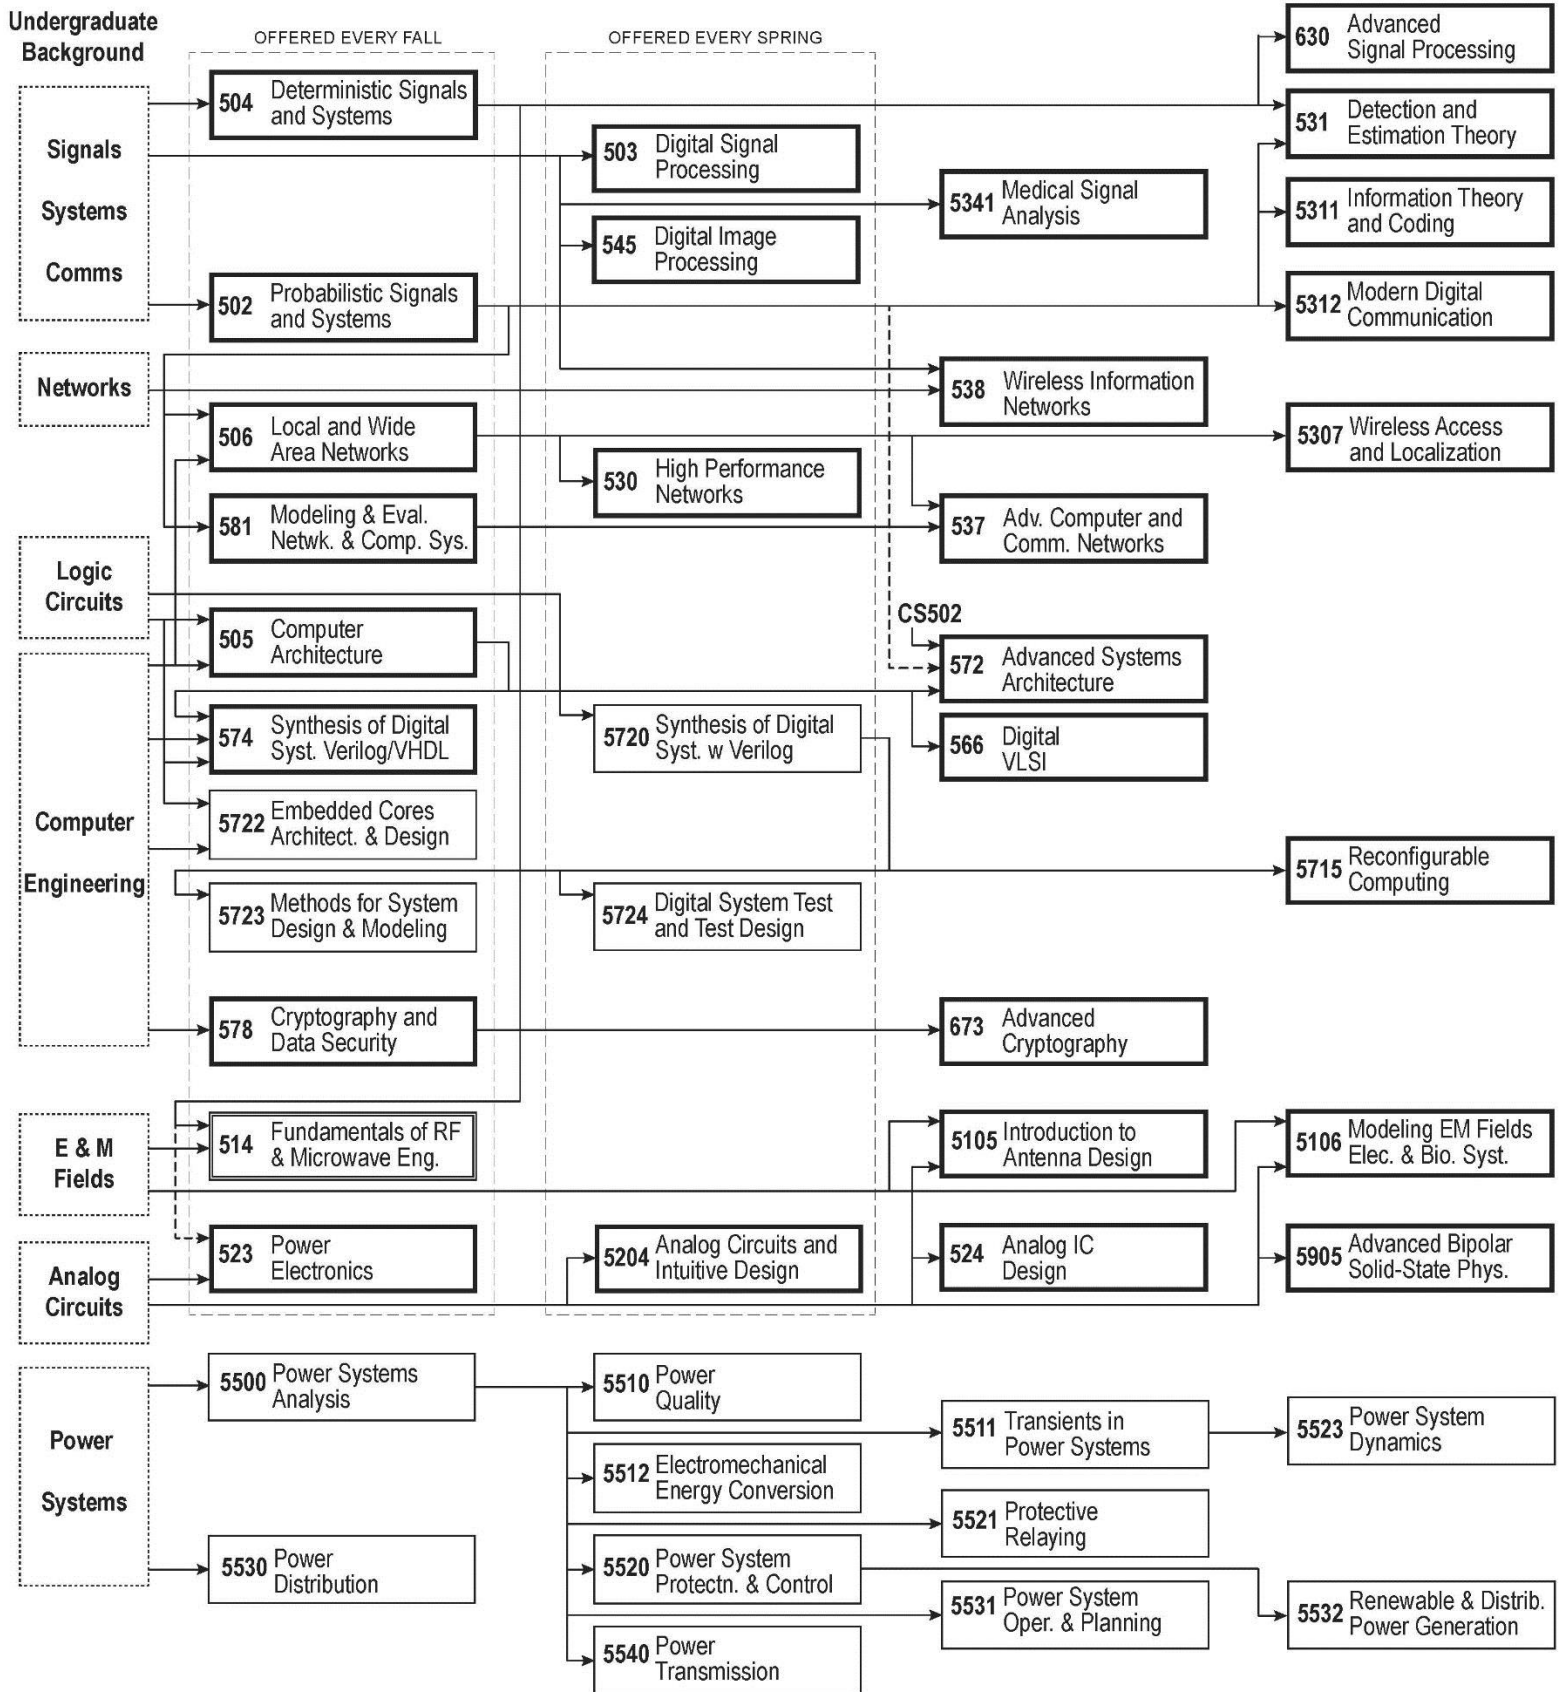

ECE GRADUATE COURSE CHART AY2018-19

KEY:

Arrow indicates background

Solid: prerequisite

Dashed: recommended

Border indicates primary form of course offering

On-campus **Online / off-campus** **Blended**